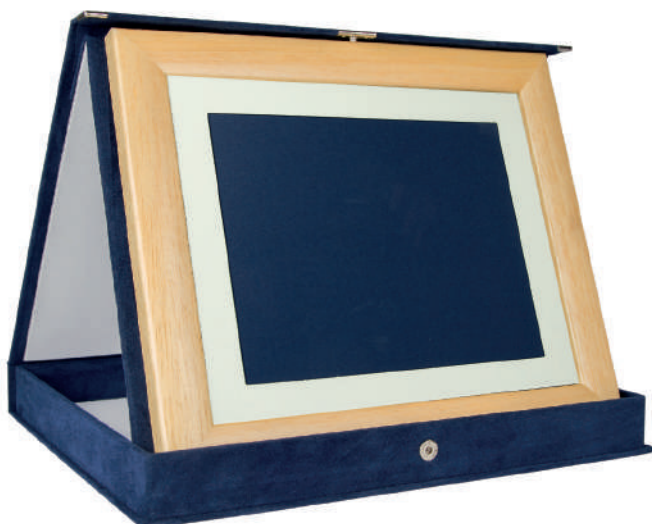

Codice	b x h (cm)	Targa - b x h (cm)
PT231/1	26 x 21	18 x 13
CORNICE	LEGNO	/

METAL
PLATE